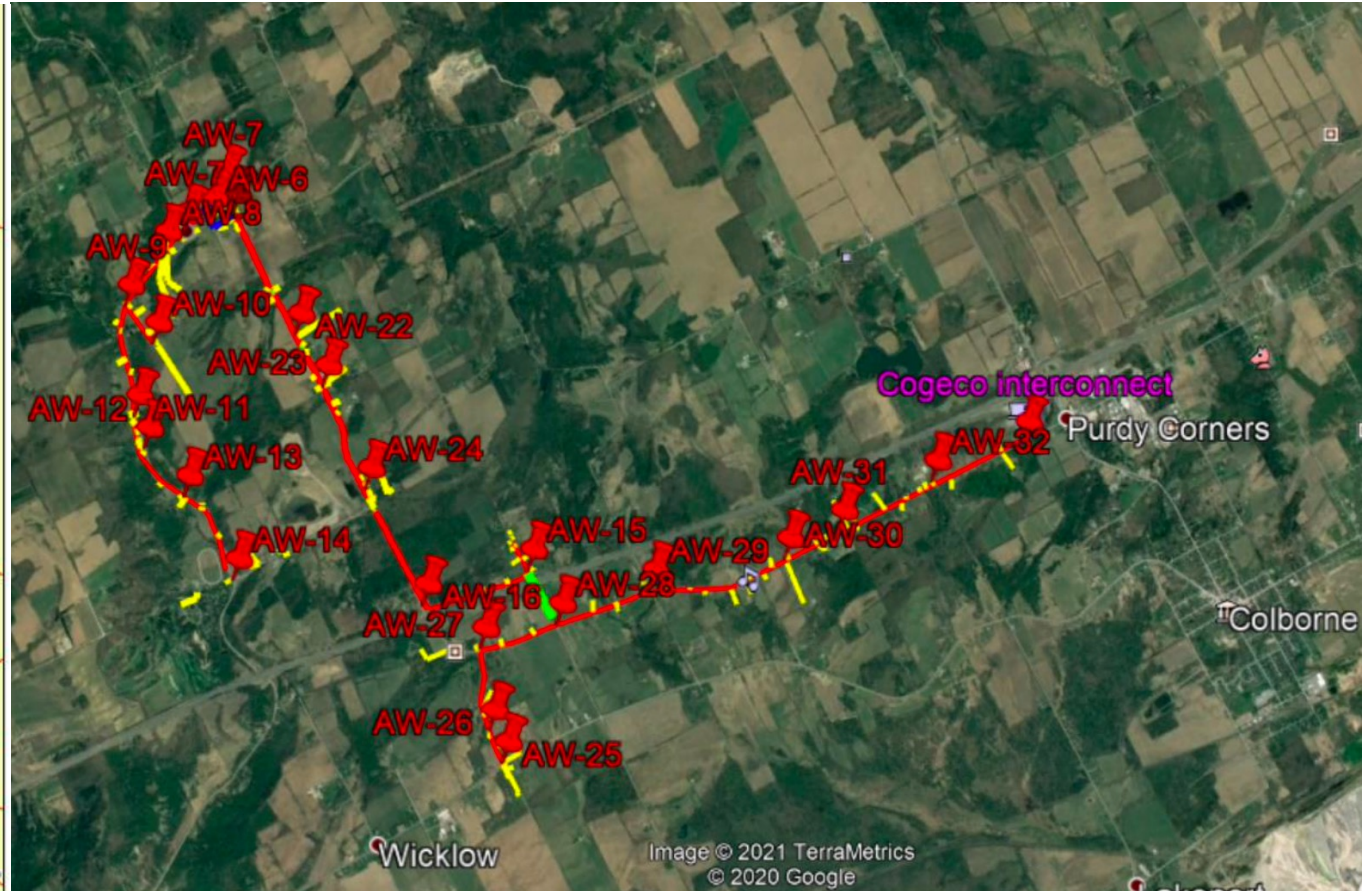

Providing Microduct
Distributed Split Fibre
Solution in Shelter
Valley Area

Project Problem Statement

A technology solution required to provide a high-resilience and high-performance solution to rural Ontario communities located in a valley making access to residential broadband or high-speed internet access difficult.

Extensive experience in
residential and
commercial broadband
deployment in Ontario

Innovative approach to
fibre installation and
material cost reduction

Great customer
support and service

Township of Alnwick/Haldimand (Shelter Valley Road)

- ✓ Traverses HWY 401
- ✓ Steep & narrow valley
- ✓ Winding road in valley bottom with rolling hills
- ✓ Sparse houses
- ✓ Heavily treed
- ✓ Radio Shadow Challenges

Micro-Duct Optical Design

Micro-duct Distributed Split Fibre Solution